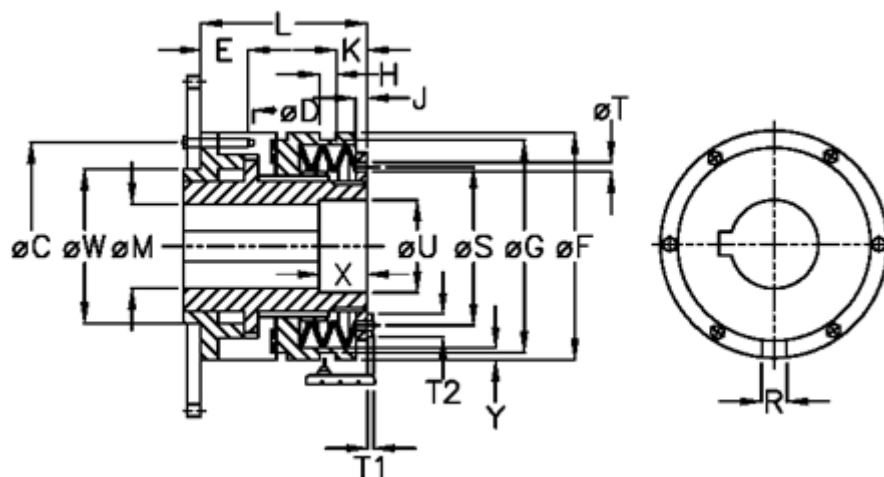

Article number: 46924522

Description: Torque limiter Safelifting B 45 M

Measures

C	= 105	J	= 9.0	T1	= 4.0
D	= 6xM8	K	= 20.0	T2	= 10
Disc spring mounting	= 5x1M	L	= 96.0	U	= 46
Disc spring version	= M - medium	M max	= 45	V	= 12
E	= 12.0	M min	= 18	W	= 80
F	= 120	R	= 10	X	= 30
G	= 112.0	S	= 82	Y	= 2
H	= 10	T	= 6	Z	= 0.0